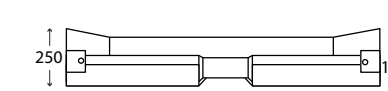

BASE 80 C/ANTE H74

Base con ante per lavabi d'appoggio da 80 cm con piedini

Base with doors for countertop washbasin 80 cm with feet

L 80 x P 46 x H 74 cm

BASE 90 C/ANTE H74

Base con ante per lavabi d'appoggio da 90 cm con piedini

Base with doors for countertop washbasin 90 cm with feet

L 90 x P 46 x H 74 cm

BASE 100 C/ANTE H74

Base con ante per lavabi d'appoggio da 100 cm con piedini

Base with doors for countertop washbasin 100 cm with feet

L 100 x P 46 x H 74 cm

BASE CONSOLLE 70 C/CASSETTO

Base lavabo integrato da 70 cm con un cassetto

Base with drawer for integrated washbasin 70 cm

L 70 x P 46 x H 25 cm

BASE CONSOLLE 80 C/CASSETTO

Base lavabo integrato da 80 cm con un cassetto

Base with drawer for integrated washbasin 80 cm

L 80 x P 46 x H 25 cm

BASE CONSOLLE 100 C/CASSETTO

Base lavabo integrato da 100 cm con un cassetto

Base with drawer for integrated washbasin 100 cm

L 100 x P 46 x H 25 cm

cod. BA80H74A
OLMO BIANCO
WHITE ELM

cod. BA80H74A
OLMO NATURALE
NATURAL ELM

cod. BA80H74A
OLMO SCURO
DARK ELM

cod. BA80H74A
CORTENE
CORTEN

cod. BA80H74A
CEMENTO
CONCRETE

cod. BA90H74A
OLMO BIANCO
WHITE ELM

cod. BA90H74A
OLMO NATURALE
NATURAL ELM

cod. BA90H74A
OLMO SCURO
DARK ELM

cod. BA90H74A
CORTENE
CORTEN

cod. BA90H74A
CEMENTO
CONCRETE

cod. BA100H74A
OLMO BIANCO
WHITE ELM

cod. BA100H74A
OLMO NATURALE
NATURAL ELM

cod. BA100H74A
OLMO SCURO
DARK ELM

cod. BA100H74A
CORTENE
CORTEN

cod. BA100H74A
CEMENTO
CONCRETE

cod. BAC0701C
OLMO BIANCO
WHITE ELM

cod. BAC0701C
OLMO NATURALE
NATURAL ELM

cod. BAC0701C
OLMO SCURO
DARK ELM

cod. BAC0701C
CORTENE
CORTEN

cod. BAC0701C
CEMENTO
CONCRETE

cod. BAC0801C
OLMO BIANCO
WHITE ELM

cod. BAC0801C
OLMO NATURALE
NATURAL ELM

cod. BAC0801C
OLMO SCURO
DARK ELM

cod. BAC0801C
CORTENE
CORTEN

cod. BAC0801C
CEMENTO
CONCRETE

cod. BAC01001C
OLMO BIANCO
WHITE ELM