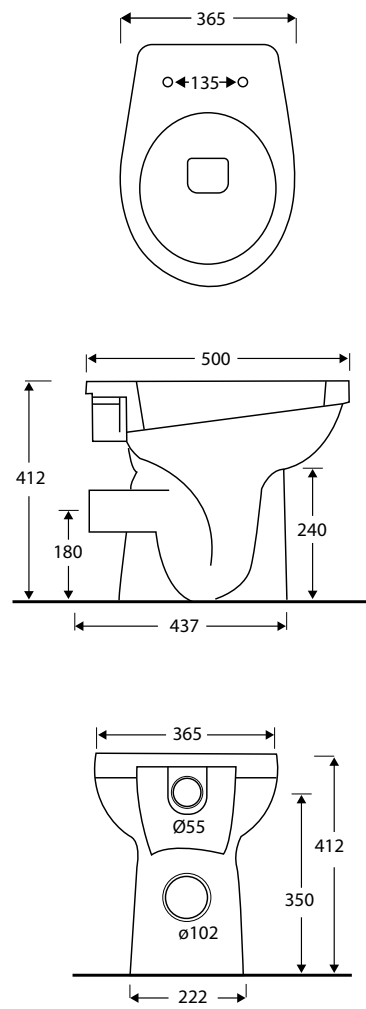

VASO BERLIN A/P
Vaso scarico a parete

Wc wall drain

cod. BEVA106

SEDILE BERLIN
Sedile poliester avvolgente
Wrap-around polyester seat
cod. BESE105

FISSAGGI
Kit di fissaggio per vaso
Fixing screws for wc
cod. FIX05