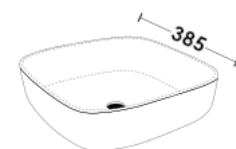

PILETTA DRAIN
Piletta scarico libero cromo
Free flow drain chrome

cod. PIL02

PILETTA DRAIN
Piletta click-clack cromo
Chrome drain click-clack

cod. PIL03

SIFONE SIPHON
Sifone tondo in ottone cromo
Round brass siphon chrome finish

cod. SIF01