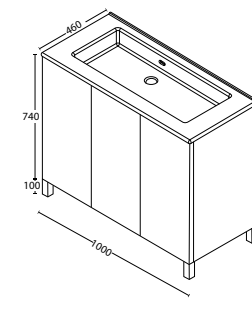

cod. BACO100H74A
OLMO BIANCO
WHITE ELM

cod. BACO100H74A
OLMO NATURALE
NATURAL ELM

cod. BACO100H74A
OLMO SCURO
DARK ELM

cod. BACO100H74A
CORTENE
CORTEN

cod. BACO100H74A
CEMENTO
CONCRETE