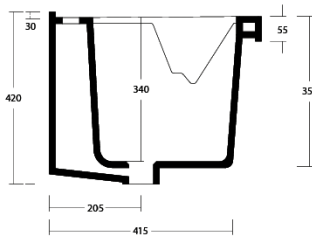

SIFONE E PILETTA

Sifone e piletta lavatoio
Siphon and sink drain

cod. WASIF

FINITURE MOBILI_ FURNITURE FINISHES