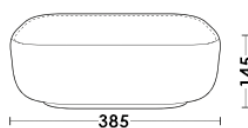

PILETTA DRAIN
Piletta scarico libero cromo
Free flow drain chrome

cod. PIL02

PILETTA DRAIN
Piletta click-clack cromo
Chrome drain click-clack

cod. PIL03

SIFONE SIPHON
Sifone tondo in ottone cromo
Round brass siphon chrome finish

cod. SIF01