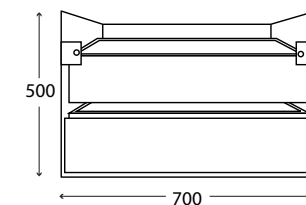

BASE 70 C/CASSETTO

Base con un cassetto da 70

Drawer for countertop washbasin

L 70 x P 46 x H 25 cm

cod. BA701C
OLMO BIANCO
WHITE ELM

cod. BA701C
OLMO NATURALE
NATURAL ELM

cod. BA701C
OLMO SCURO
DARK ELM

cod. BA701C
CORTENE
CORTEN

cod. BA701C
CEMENTO
CONCRETE

BASE 80 C/CASSETTO

Base con un cassetto da 80

Drawer for countertop washbasin

L 80 x P 46 x H 25 cm

cod. BA801C
OLMO BIANCO
WHITE ELM

cod. BA801C
OLMO NATURALE
NATURAL ELM

cod. BA801C
OLMO SCURO
DARK ELM

cod. BA801C
CORTENE
CORTEN

cod. BA801C
CEMENTO
CONCRETE

BASE 100 C/CASSETTO

Base con un cassetto da 100

Drawer for countertop washbasin

L 100 x P 46 x H 25 cm

cod. BA1001C
OLMO BIANCO
WHITE ELM

cod. BA1001C
OLMO NATURALE
NATURAL ELM

cod. BA1001C
OLMO SCURO
DARK ELM

cod. BA1001C
CORTENE
CORTEN

cod. BA1001C
CEMENTO
CONCRETE

BASE 70 C/CASSETTI

Base con due cassetti da 70

Two drawers for countertop washbasin

L 70 x P 46 x H 50 cm

cod. BA702C
OLMO BIANCO
WHITE ELM

cod. BA702C
OLMO NATURALE
NATURAL ELM

cod. BA702C
OLMO SCURO
DARK ELM

cod. BA702C
CORTENE
CORTEN

cod. BA702C
CEMENTO
CONCRETE

BASE 80 C/CASSETTI

Base con due cassetti da 80

Two drawers for countertop washbasin

L 80 x P 46 x H 50 cm

cod. BA802C
OLMO BIANCO
WHITE ELM

cod. BA802C
OLMO NATURALE
NATURAL ELM

cod. BA802C
OLMO SCURO
DARK ELM

cod. BA802C
CORTENE
CORTEN

cod. BA802C
CEMENTO
CONCRETE