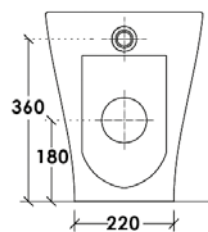

SEDILE LOFT SQUARE SOFTCLOSE
Sedile Termoidurente slim softclose
Slim soft close thermosetting seat
cod. LOSESQS

SEDILE LOFT SQUARE
Sedile Termoidurente slim
Slim thermosetting seat
cod. LOSESQ

CURVA TECNICA
Curva tecnica standard
Standard plastic pipe
cod. MCUT

FISSAGGI
Kit di fissaggio sgancio rapido per vaso
Quick release fixing screws for wc
cod. FIX05F