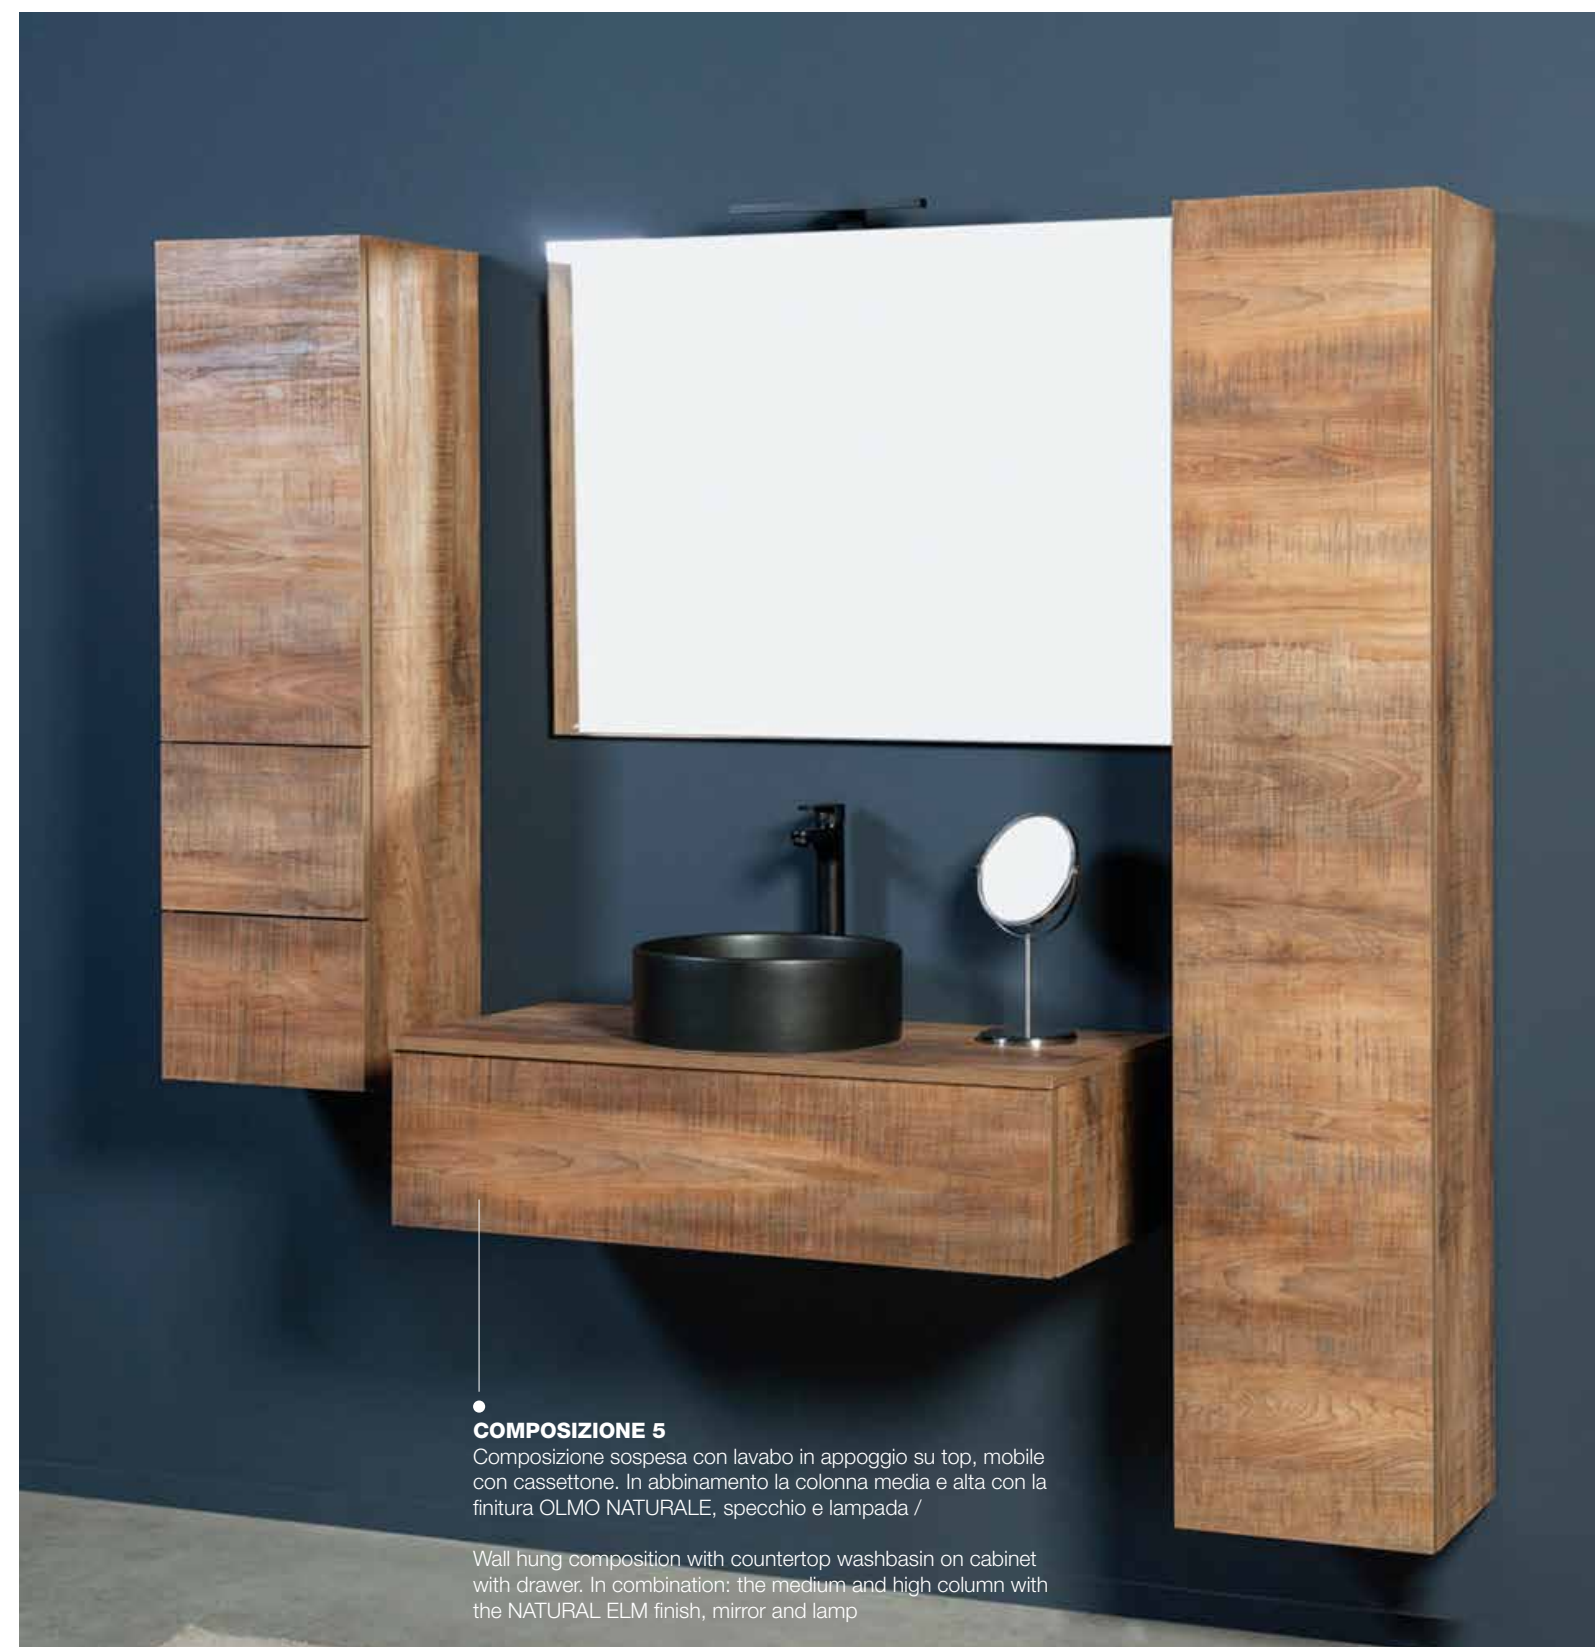

Finiture disponibili / Available finish

COMPOSIZIONE 5

Composizione sospesa con lavabo in appoggio su top, mobile con cassettone. In abbinamento la colonna media e alta con la finitura OLMO NATURALE, specchio e lampada /

Wall hung composition with countertop washbasin on cabinet with drawer. In combination: the medium and high column with the NATURAL ELM finish, mirror and lamp

I mobili d'arredo per un bagno moderno sono realizzati in materiali naturali, prediligono misure minimal e linee molto semplici.

The furnishings for a modern bathroom are made of natural materials, favoring minimal dimensions and very simple lines.