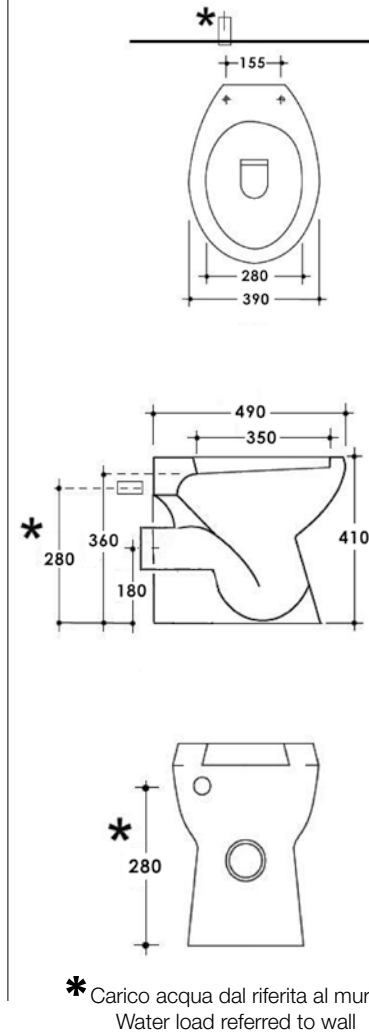

VASO/BIDET BERLIN A/P
Vaso/Bidet con scarico a parete

Wc/Bidet wall drain

cod. BEVBP

SEDILE BERLIN
Sedile poliester avvolgente
Wrap-around polyester seat
cod. BESE105

FISSAGGI
Kit di fissaggio per vaso
Fixing screws for wc
cod. FIX05