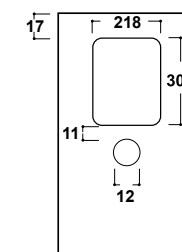

LAVABO VIBES SQUARE

Lavabo d'appoggio

Countertop washbasin

L 38,5 x P 38,5 x H 14,5 cm

cod. VILASQ

PILETTA DRAIN
Piletta scarico libero cromo
Free flow drain chrome

cod. PIL02

PILETTA DRAIN
Piletta click-clack cromo
Chrome drain click-clack

cod. PIL03

SIFONE SIPHON
Sifone tondo in ottone cromo
Round brass siphon chrome finish

cod. SIF01

LAVABO SOPRAPIANO 57

Lavabo incasso soprapiano

Countertop sink

L 57,5 x P 47 x H 21 cm

cod. ARLAINC

PILETTA DRAIN
Piletta scarico libero cromo
Free flow drain chrome

cod. PIL02

PILETTA DRAIN
Piletta click-clack cromo
Chrome drain click-clack

cod. PIL03

SIFONE SIPHON
Sifone tondo in ottone cromo
Round brass siphon chrome finish

cod. SIF01

LAVABO SOTTOPIANO

Lavabo sottopiano

Undertop washbasin

L 56 x P 42,5 x H 20,5 cm

cod. ARLA5103

PILETTA DRAIN
Piletta scarico libero cromo
Free flow drain chrome

cod. PIL02

PILETTA DRAIN
Piletta click-clack cromo
Chrome drain click-clack

cod. PIL03

SIFONE SIPHON
Sifone tondo in ottone cromo
Round brass siphon chrome finish

cod. SIF01

LAVABO FREESTANDING QUADRO

Lavabo a terra freestanding

Freestanding pedestal

L 41 x P 41 x H 85 cm

cod. ARLA6224

PILETTA DRAIN
Piletta scarico libero cromo
Free flow drain chrome

cod. PIL02

PILETTA DRAIN
Piletta click-clack cromo
Chrome drain click-clack

cod. PIL03

LAVABO FREESTANDING CIRCLE

Lavabo a terra freestanding

Freestanding pedestal

ø40 x H 83,5 cm

cod. ARLA6227

PILETTA DRAIN
Piletta scarico libero cromo
Free flow drain chrome

cod. PIL02

PILETTA DRAIN
Piletta click-clack cromo
Chrome drain click-clack

cod. PIL03

LAVABO FREESTANDING ROUND

Lavabo a terra freestanding

Freestanding pedestal

ø49 x H 85 cm

cod. ARLA6207

PILETTA DRAIN
Piletta scarico libero cromo
Free flow drain chrome

cod. PIL02