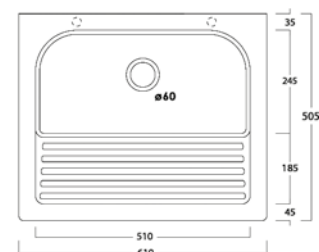

Lavatoio Wash 60x50 cm con strizzatoio

Sink wash 60x50 cm with wringer

cod. WALA105**MOBILE**Mobile lavatoio 60x50
60x50 wooden furniture**cod. WAMO105****PENSILE**Pensile 2 ante e vano a giorno
Wall unit with 2 doors and open
compartment**cod. WAPE2****SIFONE E PILETTA**Sifone e piletta lavatoio
Siphon and sink drain**cod. WASIF****FINITURE MOBILI_ FURNITURE FINISHES****LAVATOIO WASH 60x60**