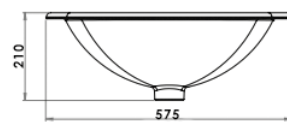

PILETTA DRAIN
Piletta scarico libero cromo
Free flow drain chrome

cod. PIL02

PILETTA DRAIN
Piletta click-clack cromo
Chrome drain click-clack

cod. PIL03

SIFONE SIPHON
Sifone tondo in ottone cromo
Round brass siphon chrome finish

cod. SIF01