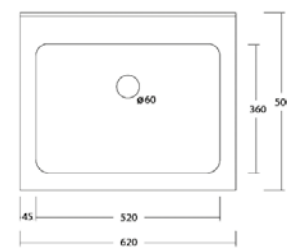

SIFONE E PILETTA

Sifone e piletta lavatoio
Siphon and sink drain

cod. WASIF

FINITURE MOBILI_ FURNITURE FINISHES