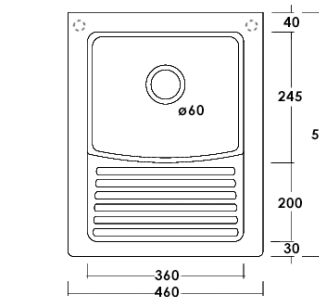

FINITURE MOBILI_ FURNITURE FINISHES

LAVATOIO WASH 75

Lavatoio wash 75

Sink wash 75

cod. WALA109

ASSE 75

Asse pilozzo
Wooden table

cod. WAAS109

MOBILE

Mobile lavatoio 75
75 wooden furniture

cod. WAMO109

PENSILE

Pensile 2 ante e vano a giorno
Wall unit with 2 doors and open
compartment

cod. WAPE2

SIFONE E PILETTA

Sifone e piletta lavatoio
Siphon and sink drain

cod. WASIF

STAFFE

Kit staffe di fissaggio (alternativa
al mobile)
Fixing kit (furniture alternative)

cod. AGCAST