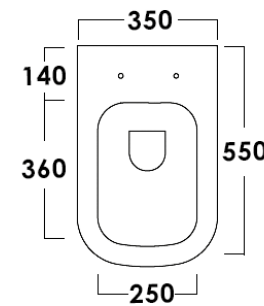

SEDILE LOFT SQUARE SOFTCLOSE
Sedile Termoidurente slim softclose
Slim soft close thermosetting seat
cod. LOSESQS

SEDILE LOFT SQUARE
Sedile Termoidurente slim
Slim thermosetting seat
cod. LOSESQ

FISSAGGI
Fissaggio rapido per wc sospeso
Fast fixing screws for wall hung wc
cod. FIX10

STAFFE
Staffe di fissaggio per wc e bidet sospesi
Fixing brackets for wall hung wc and bidet
cod. FIX04