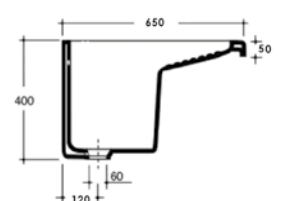

FINITURE MOBILI_ FURNITURE FINISHES

LAVATOIO WASH 47x60

Lavatoio Wash 47x60 cm con strizzatoio

Sink wash 47x60 cm with wringer

cod. WALA103