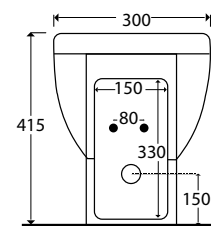

VASO ROME
Vaso scarico A/P trasformabile A/S con curva tecnica

Wc BTW with P outlet convertible to S with plastic pipe setting

cod. ROVA100

SEDILE ROME
Sedile poliestere avvolgente
Wrap-around polyester seat

cod. ROSE100

CURVA TECNICA
Curva tecnica standard
Standard plastic pipe

cod. MCUT

FISSAGGI
Kit di fissaggio per vaso
Fixing screws for wc

cod. FIX05

BIDET ROME
Bidet monoforo a terra

Bidet BTW single tap hole

cod. ROBI101

FISSAGGI
Kit di fissaggio per bidet
Fixing screws for bidet

cod. FIX05