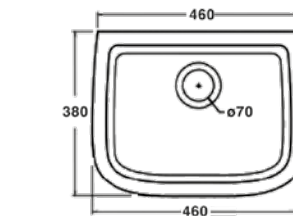

SIFONE E PILETTA

Sifone e piletta lavatoio
Siphon and sink drain

cod. WASIF

FINITURE MOBILI_ FURNITURE FINISHES