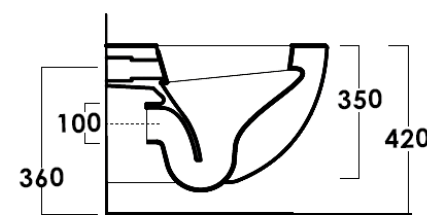

SEDILE LOFT SQUARE SOFTCLOSE
Sedile Termoidurente slim softclose
Slim soft close thermosetting seat
cod. LOSESQS

SEDILE LOFT SQUARE
Sedile Termoidurente slim
Slim thermosetting seat
cod. LOSESQ

FISSAGGI
Fissaggio rapido per wc sospeso
Fast fixing screws for wall hung wc
cod. FIX10

STAFFE
Staffe di fissaggio per wc e bidet sospesi
Fixing brackets for wall hung wc and bidet
cod. FIX04