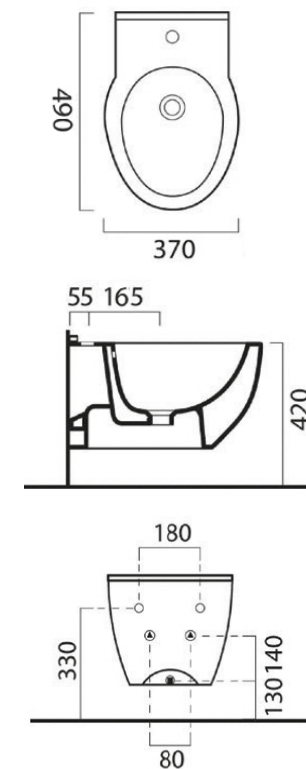

cod. FIX04

VASO LOFT SQUARE RIMLESS
Vaso scarico A/P trasformabile A/S con curva tecnica

Wc BTW with P outlet convertible to S with plastic pipe setting

cod. LOVATSQ

SEDILE LOFT SQUARE SOFTCLOSE
Sedile Termoidurente slim softclose
Slim soft close thermosetting seat
cod. LOSESQS