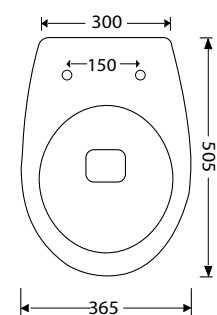

SEDILE ROME
Sedile poliestere avvolgente
Wrap-around polyester seat

cod. ROSE100

CURVA TECNICA
Curva tecnica standard
Standard plastic pipe

cod. MCUT

FISSAGGI
Kit di fissaggio per vaso
Fixing screws for wc

cod. FIX05