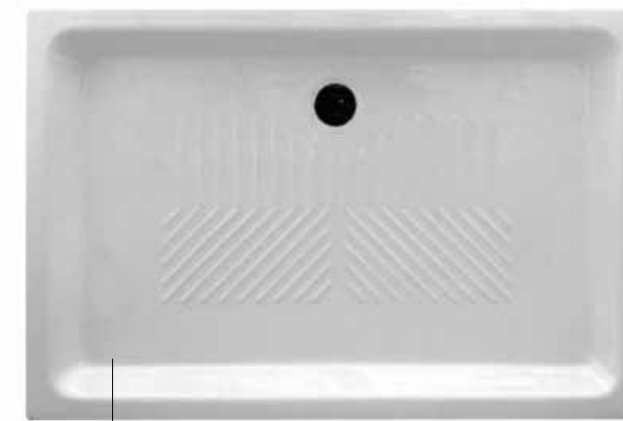

cod. PD80120
Piatto doccia 80x120xH10 cm /
Shower trays 80x120xH10 cm