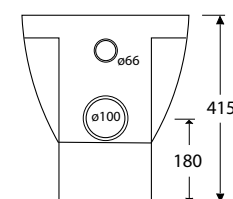

SEDILE ROME
Sedile poliestere avvolgente
Wrap-around polyester seat

cod. ROSE100

CURVA TECNICA
Curva tecnica standard
Standard plastic pipe

cod. MCUT

FISSAGGI
Kit di fissaggio per vaso
Fixing screws for wc

cod. FIX05