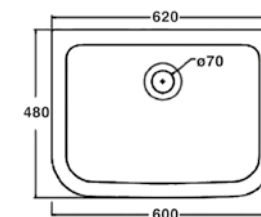

SIFONE E PILETTA

Sifone e piletta lavatoio
Siphon and sink drain

cod. WASIF