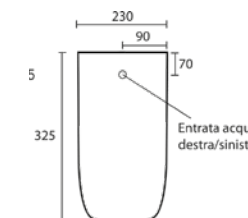

CASSETTA ALTA
Cassetta alta

High level cistern

cod. AGCA110