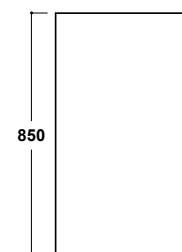

LAVABO VIBES SQUARE

Lavabo d'appoggio

Countertop washbasin

L 38,5 x P 38,5 x H 14,5 cm

cod. VILASQ

PILETTA DRAIN
Piletta scarico libero cromo
Free flow drain chrome

cod. PIL02

PILETTA DRAIN
Piletta click-clack cromo
Chrome drain click-clack

cod. PIL03

SIFONE SIPHON
Sifone tondo in ottone cromo
Round brass siphon chrome finish

cod. SIF01

LAVABO SOPRAPIANO 57

Lavabo incasso soprapiano

Countertop sink

L 57,5 x P 47 x H 21 cm

cod. ARLAINC

PILETTA DRAIN
Piletta scarico libero cromo
Free flow drain chrome

cod. PIL02

PILETTA DRAIN
Piletta click-clack cromo
Chrome drain click-clack

cod. PIL03

SIFONE SIPHON
Sifone tondo in ottone cromo
Round brass siphon chrome finish

cod. SIF01

LAVABO SOTTOPIANO

Lavabo sottopiano

Undertop washbasin

L 56 x P 42,5 x H 20,5 cm

cod. ARLA5103

PILETTA DRAIN
Piletta scarico libero cromo
Free flow drain chrome

cod. PIL02

PILETTA DRAIN
Piletta click-clack cromo
Chrome drain click-clack

cod. PIL03

SIFONE SIPHON
Sifone tondo in ottone cromo
Round brass siphon chrome finish

cod. SIF01

LAVABO FREESTANDING QUADRO

Lavabo a terra freestanding

Freestanding pedestal

L 41 x P 41 x H 85 cm

cod. ARLA6224

PILETTA DRAIN
Piletta scarico libero cromo
Free flow drain chrome

cod. PIL02

PILETTA DRAIN
Piletta click-clack cromo
Chrome drain click-clack

cod. PIL03

LAVABO FREESTANDING CIRCLE

Lavabo a terra freestanding

Freestanding pedestal

ø40 x H 83,5 cm

cod. ARLA6227

PILETTA DRAIN
Piletta scarico libero cromo
Free flow drain chrome

cod. PIL02

PILETTA DRAIN
Piletta click-clack cromo
Chrome drain click-clack

cod. PIL03

LAVABO FREESTANDING ROUND

Lavabo a terra freestanding

Freestanding pedestal

ø49 x H 85 cm

cod. ARLA6207

PILETTA DRAIN
Piletta scarico libero cromo
Free flow drain chrome

cod. PIL02