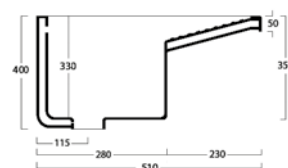

LAVATOIO WASH 60x50

Lavatoio Wash 60x50 cm con strizzatoio

Sink wash 60x50 cm with wringer

cod. WALA105

MOBILE

Mobile lavatoio 60x50
60x50 wooden furniture

cod. WAMO105

PENSILE

Pensile 2 ante e vano a giorno
Wall unit with 2 doors and open
compartment

cod. WAPE2

SIFONE E PILETTA

Sifone e piletta lavatoio
Siphon and sink drain

cod. WASIF

FINITURE MOBILI_ FURNITURE FINISHES

LAVATOIO WASH 60x60

Lavatoio Wash 60x60 cm con strizzatoio

Sink wash 60x60 cm with wringer

cod. WALA104

MOBILE

Mobile lavatoio 60x60
60x60 wooden furniture

cod. WAMO104

PENSILE

Pensile 2 ante e vano a giorno
Wall unit with 2 doors and open
compartment

cod. WAPE2

SIFONE E PILETTA

Sifone e piletta lavatoio
Siphon and sink drain

cod. WASIF

FINITURE MOBILI_ FURNITURE FINISHES

LAVATOIO WASH 75x65

Lavatoio Wash 75x65 cm con strizzatoio

Sink wash 75x65 cm with wringer

cod. WALA110

MOBILE

Mobile lavatoio 75x65
75x65 wooden furniture

cod. WAMO110

PENSILE

Pensile 2 ante e vano a giorno
Wall unit with 2 doors and open
compartment

cod. WAPE2

SIFONE E PILETTA

Sifone e piletta lavatoio
Siphon and sink drain

cod. WASIF

FINITURE MOBILI_ FURNITURE FINISHES

LAVATOIO WASH 47x60

Lavatoio Wash 47x60 cm con strizzatoio

Sink wash 47x60 cm with wringer

cod. WALA103

MOBILE

Mobile lavatoio 47x60
47x60 wooden furniture

cod. WAMO103

PENSILE

Pensile 1 ante e vano a giorno
Wall unit with 1 door and open
compartment

cod. WAPE1

SIFONE E PILETTA

Sifone e piletta lavatoio
Siphon and sink drain

cod. WASIF

FINITURE MOBILI_ FURNITURE FINISHES

LAVATOIO WASH 45x50

Lavatoio Wash 45x50 cm con strizzatoio

Sink wash 45x50 cm with wringer

cod. WALA108

MOBILE

Mobile lavatoio 45x50
45x50 wooden furniture

cod. WAMO108

PENSILE

Pensile 1 ante e vano a giorno
Wall unit with 1 door and open
compartment

cod. WAPE1

SIFONE E PILETTA