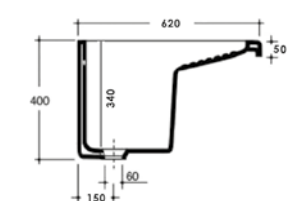

FINITURE MOBILI_ FURNITURE FINISHES

LAVATOIO WASH 75x65

Lavatoio Wash 75x65 cm con strizzatoio

Sink wash 75x65 cm with wringer

cod. WALA110