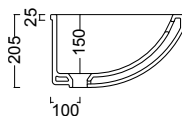

PILETTA DRAIN
Piletta scarico libero cromo
Free flow drain chrome

cod. PIL02

PILETTA DRAIN
Piletta click-clack cromo
Chrome drain click-clack

cod. PIL03

SIFONE SIPHON
Sifone tondo in ottone cromo
Round brass siphon chrome finish

cod. SIF01