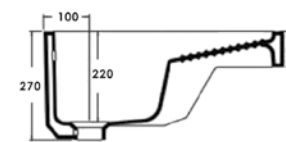

SIFONE E PILETTA

Sifone e piletta lavatoio
Siphon and sink drain

cod. WASIF