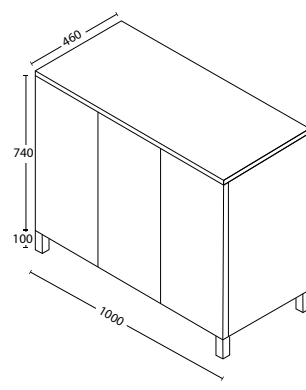

Possibilità di installazione con o senza piedini
Installation with or without feet