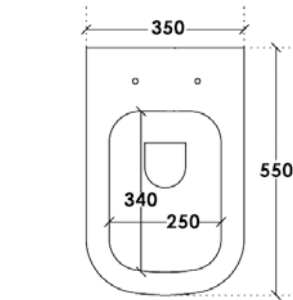

SEDILE LOFT SQUARE SOFTCLOSE
Sedile Termoidurente slim softclose
Slim soft close thermosetting seat
cod. LOSESQS

SEDILE LOFT SQUARE
Sedile Termoidurente slim
Slim thermosetting seat
cod. LOSESQ

CURVA TECNICA
Curva tecnica standard
Standard plastic pipe
cod. MCUT

FISSAGGI
Kit di fissaggio sgancio rapido per vaso
Quick release fixing screws for wc
cod. FIX05F