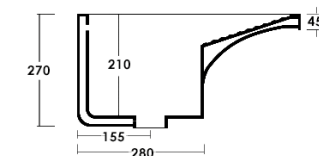

LAVATOIO WASH 60x50

Lavatoio Wash 60x50 cm con strizzatoio

Sink wash 60x50 cm with wringer

cod. WALA105

MOBILE

Mobile lavatoio 60x50
60x50 wooden furniture

cod. WAMO105

PENSILE

Pensile 2 ante e vano a giorno
Wall unit with 2 doors and open
compartment

cod. WAPE2

SIFONE E PILETTA

Sifone e piletta lavatoio
Siphon and sink drain

cod. WASIF

FINITURE MOBILI_ FURNITURE FINISHES

LAVATOIO WASH 60x60

Lavatoio Wash 60x60 cm con strizzatoio

Sink wash 60x60 cm with wringer

cod. WALA104

MOBILE

Mobile lavatoio 60x60
60x60 wooden furniture

cod. WAMO104

PENSILE

Pensile 2 ante e vano a giorno
Wall unit with 2 doors and open
compartment

cod. WAPE2

SIFONE E PILETTA

Sifone e piletta lavatoio
Siphon and sink drain

cod. WASIF

FINITURE MOBILI_ FURNITURE FINISHES

LAVATOIO WASH 75x65

Lavatoio Wash 75x65 cm con strizzatoio

Sink wash 75x65 cm with wringer

cod. WALA110

MOBILE

Mobile lavatoio 75x65
75x65 wooden furniture

cod. WAMO110

PENSILE

Pensile 2 ante e vano a giorno
Wall unit with 2 doors and open
compartment

cod. WAPE2

SIFONE E PILETTA

Sifone e piletta lavatoio
Siphon and sink drain

cod. WASIF

FINITURE MOBILI_ FURNITURE FINISHES

LAVATOIO WASH 47x60

Lavatoio Wash 47x60 cm con strizzatoio

Sink wash 47x60 cm with wringer

cod. WALA103

MOBILE

Mobile lavatoio 47x60
47x60 wooden furniture

cod. WAMO103

PENSILE

Pensile 1 ante e vano a giorno
Wall unit with 1 door and open
compartment

cod. WAPE1

SIFONE E PILETTA

Sifone e piletta lavatoio
Siphon and sink drain

cod. WASIF

FINITURE MOBILI_ FURNITURE FINISHES

LAVATOIO WASH 45x50

Lavatoio Wash 45x50 cm con strizzatoio

Sink wash 45x50 cm with wringer

cod. WALA108

MOBILE

Mobile lavatoio 45x50
45x50 wooden furniture

cod. WAMO108

PENSILE

Pensile 1 ante e vano a giorno
Wall unit with 1 door and open
compartment

cod. WAPE1

SIFONE E PILETTA