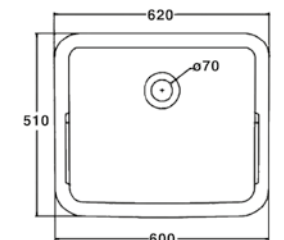

SIFONE E PILETTA

Sifone e piletta lavatoio
Siphon and sink drain

cod. WASIF

FINITURE MOBILI_ FURNITURE FINISHES