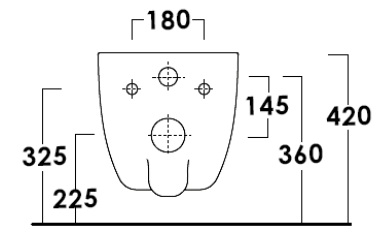

SEDILE LOFT SQUARE SOFTCLOSE
Sedile Termoidurente slim softclose
Slim soft close thermosetting seat
cod. LOSESQS

SEDILE LOFT SQUARE
Sedile Termoidurente slim
Slim thermosetting seat
cod. LOSESQ

FISSAGGI
Fissaggio rapido per wc sospeso
Fast fixing screws for wall hung wc
cod. FIX10

STAFFE
Staffe di fissaggio per wc e bidet sospesi
Fixing brackets for wall hung wc and bidet
cod. FIX04