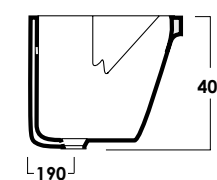

LAVATOIO WASH 60x50

Lavatoio Wash 60x50 cm con strizzatoio

Sink wash 60x50 cm with wringer

cod. WALA105

MOBILE

Mobile lavatoio 60x50
60x50 wooden furniture

cod. WAMO105

PENSILE

Pensile 2 ante e vano a giorno
Wall unit with 2 doors and open
compartment

cod. WAPE2

SIFONE E PILETTA

Sifone e piletta lavatoio
Siphon and sink drain

cod. WASIF

FINITURE MOBILI_ FURNITURE FINISHES

LAVATOIO WASH 60x60

Lavatoio Wash 60x60 cm con strizzatoio

Sink wash 60x60 cm with wringer

cod. WALA104

MOBILE

Mobile lavatoio 60x60
60x60 wooden furniture

cod. WAMO104

PENSILE

Pensile 2 ante e vano a giorno
Wall unit with 2 doors and open
compartment

cod. WAPE2

SIFONE E PILETTA

Sifone e piletta lavatoio
Siphon and sink drain

cod. WASIF

FINITURE MOBILI_ FURNITURE FINISHES

LAVATOIO WASH 75x65

Lavatoio Wash 75x65 cm con strizzatoio

Sink wash 75x65 cm with wringer

cod. WALA110

MOBILE

Mobile lavatoio 75x65
75x65 wooden furniture

cod. WAMO110

PENSILE

Pensile 2 ante e vano a giorno
Wall unit with 2 doors and open
compartment

cod. WAPE2

SIFONE E PILETTA

Sifone e piletta lavatoio
Siphon and sink drain

cod. WASIF

FINITURE MOBILI_ FURNITURE FINISHES

LAVATOIO WASH 47x60

Lavatoio Wash 47x60 cm con strizzatoio

Sink wash 47x60 cm with wringer

cod. WALA103

MOBILE

Mobile lavatoio 47x60
47x60 wooden furniture

cod. WAMO103

PENSILE

Pensile 1 ante e vano a giorno
Wall unit with 1 door and open
compartment

cod. WAPE1

SIFONE E PILETTA

Sifone e piletta lavatoio
Siphon and sink drain

cod. WASIF

FINITURE MOBILI_ FURNITURE FINISHES

LAVATOIO WASH 45x50

Lavatoio Wash 45x50 cm con strizzatoio

Sink wash 45x50 cm with wringer

cod. WALA108

MOBILE

Mobile lavatoio 45x50
45x50 wooden furniture

cod. WAMO108

PENSILE

Pensile 1 ante e vano a giorno
Wall unit with 1 door and open
compartment

cod. WAPE1

SIFONE E PILETTA