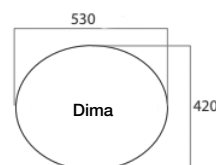

PILETTA DRAIN
Piletta scarico libero cromo
Free flow drain chrome

cod. PIL02

PILETTA DRAIN
Piletta click-clack cromo
Chrome drain click-clack

cod. PIL03

SIFONE SIPHON
Sifone tondo in ottone cromo
Round brass siphon chrome finish

cod. SIF01