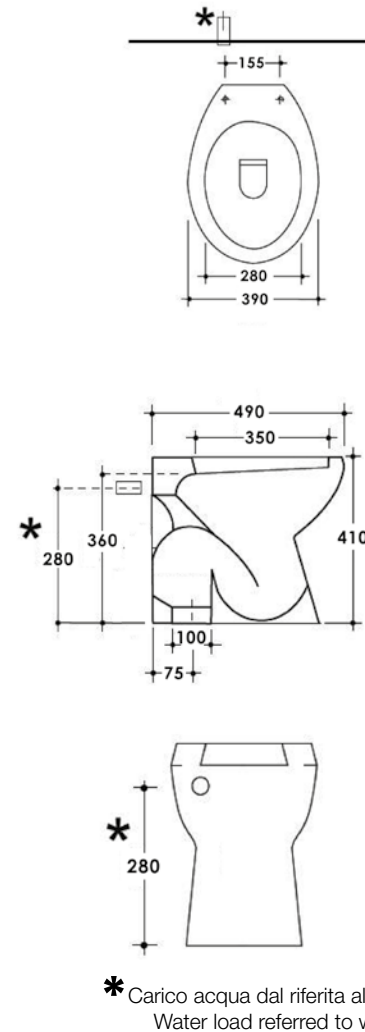

VASO/BIDET BERLIN A/S
Vaso/Bidet con scarico a pavimento

Wc/Bidet floor drain

cod. BEVBS

SEDILE BERLIN
Sedile poliester avvolgente
Wrap-around polyester seat
cod. BESE105

FISSAGGI
Kit di fissaggio per vaso
Fixing screws for wc
cod. FIX05