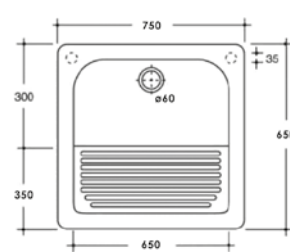

FINITURE MOBILI_ FURNITURE FINISHES

LAVATOIO WASH 47x60

Lavatoio Wash 47x60 cm con strizzatoio

Sink wash 47x60 cm with wringer

cod. WALA103