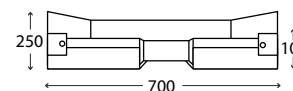

BASE 80 C/ANTE H74

Base con ante per lavabi d'appoggio da 80 cm con piedini

Base with doors for countertop washbasin 80 cm with feet

L 80 x P 46 x H 74 cm

BASE 90 C/ANTE H74

Base con ante per lavabi d'appoggio da 90 cm con piedini

Base with doors for countertop washbasin 90 cm with feet

L 90 x P 46 x H 74 cm

BASE 100 C/ANTE H74

Base con ante per lavabi d'appoggio da 100 cm con piedini

Base with doors for countertop washbasin 100 cm with feet

L 100 x P 46 x H 74 cm

BASE CONSOLLE 70 C/CASSETTO

Base lavabo integrato da 70 cm con un cassetto

Base with drawer for integrated washbasin 70 cm

L 70 x P 46 x H 25 cm

BASE CONSOLLE 80 C/CASSETTO

Base lavabo integrato da 80 cm con un cassetto

Base with drawer for integrated washbasin 80 cm

L 80 x P 46 x H 25 cm

BASE CONSOLLE 100 C/CASSETTO

Base lavabo integrato da 100 cm con un cassetto

Base with drawer for integrated washbasin 100 cm

L 100 x P 46 x H 25 cm

cod. BA80H74A
OLMO BIANCO
WHITE ELM

cod. BA80H74A
OLMO NATURALE
NATURAL ELM

cod. BA80H74A
OLMO SCURO
DARK ELM

cod. BA80H74A
CORTENE
CORTEN

cod. BA80H74A
CEMENTO
CONCRETE

cod. BA90H74A
OLMO BIANCO
WHITE ELM

cod. BA90H74A
OLMO NATURALE
NATURAL ELM

cod. BA90H74A
OLMO SCURO
DARK ELM

cod. BA90H74A
CORTENE
CORTEN

cod. BA90H74A
CEMENTO
CONCRETE

cod. BA100H74A
OLMO BIANCO
WHITE ELM

cod. BA100H74A
OLMO NATURALE
NATURAL ELM

cod. BA100H74A
OLMO SCURO
DARK ELM

cod. BA100H74A
CORTENE
CORTEN

cod. BA100H74A
CEMENTO
CONCRETE

cod. BAC0701C
OLMO BIANCO
WHITE ELM

cod. BAC0701C
OLMO NATURALE
NATURAL ELM

cod. BAC0701C
OLMO SCURO
DARK ELM

cod. BAC0701C
CORTENE
CORTEN

cod. BAC0701C
CEMENTO
CONCRETE

cod. BAC0801C
OLMO BIANCO
WHITE ELM

cod. BAC0801C
OLMO NATURALE
NATURAL ELM

cod. BAC0801C
OLMO SCURO
DARK ELM

cod. BAC0801C
CORTENE
CORTEN

cod. BAC0801C
CEMENTO
CONCRETE

cod. BAC01001C
OLMO BIANCO
WHITE ELM