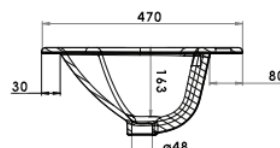

PILETTA DRAIN
Piletta scarico libero cromo
Free flow drain chrome

cod. PIL02

PILETTA DRAIN
Piletta click-clack cromo
Chrome drain click-clack

cod. PIL03

SIFONE SIPHON
Sifone tondo in ottone cromo
Round brass siphon chrome finish

cod. SIF01