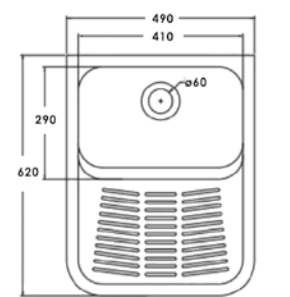

SIFONE E PILETTA

Sifone e piletta lavatoio
Siphon and sink drain

cod. WASIF

FINITURE MOBILI_ FURNITURE FINISHES

LAVATOIO WASH 45x50

Lavatoio Wash 45x50 cm con strizzatoio

Sink wash 45x50 cm with wringer

cod. WALA108