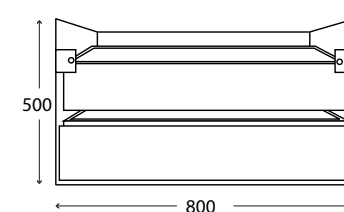

cod. BA802C
OLMO BIANCO
WHITE ELM

cod. BA802C
OLMO NATURALE
NATURAL ELM

cod. BA802C
OLMO SCURO
DARK ELM

cod. BA802C
CORTENE
CORTEN

cod. BA802C
CEMENTO
CONCRETE