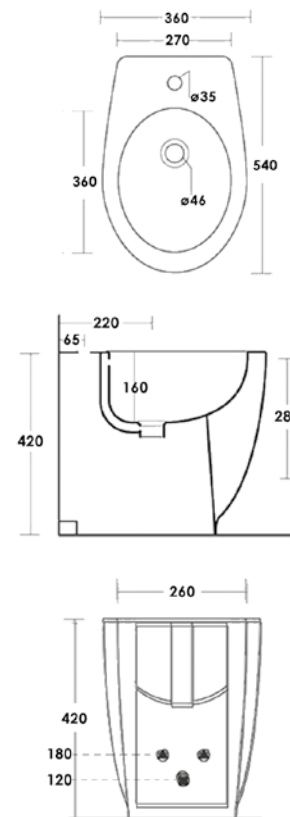

FISSAGGI

Kit di fissaggio sgancio rapido per bidet
Quick release fixing screws for bidet

cod. FIX05F