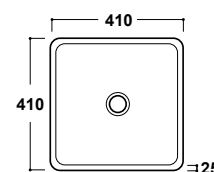

LAVABO VIBES SQUARE

Lavabo d'appoggio

Countertop washbasin

L 38,5 x P 38,5 x H 14,5 cm

cod. VILASQ

PILETTA DRAIN
Piletta scarico libero cromo
Free flow drain chrome

cod. PIL02

PILETTA DRAIN
Piletta click-clack cromo
Chrome drain click-clack

cod. PIL03

SIFONE SIPHON
Sifone tondo in ottone cromo
Round brass siphon chrome finish

cod. SIF01

LAVABO SOPRAPIANO 57

Lavabo incasso soprapiano

Countertop sink

L 57,5 x P 47 x H 21 cm

cod. ARLAINC

PILETTA DRAIN
Piletta scarico libero cromo
Free flow drain chrome

cod. PIL02

PILETTA DRAIN
Piletta click-clack cromo
Chrome drain click-clack

cod. PIL03

SIFONE SIPHON
Sifone tondo in ottone cromo
Round brass siphon chrome finish

cod. SIF01

LAVABO SOTTOPIANO

Lavabo sottopiano

Undertop washbasin

L 56 x P 42,5 x H 20,5 cm

cod. ARLA5103

PILETTA DRAIN
Piletta scarico libero cromo
Free flow drain chrome

cod. PIL02

PILETTA DRAIN
Piletta click-clack cromo
Chrome drain click-clack

cod. PIL03

SIFONE SIPHON
Sifone tondo in ottone cromo
Round brass siphon chrome finish

cod. SIF01

LAVABO FREESTANDING QUADRO

Lavabo a terra freestanding

Freestanding pedestal

L 41 x P 41 x H 85 cm

cod. ARLA6224

PILETTA DRAIN
Piletta scarico libero cromo
Free flow drain chrome

cod. PIL02

PILETTA DRAIN
Piletta click-clack cromo
Chrome drain click-clack

cod. PIL03

LAVABO FREESTANDING CIRCLE

Lavabo a terra freestanding

Freestanding pedestal

ø40 x H 83,5 cm

cod. ARLA6227

PILETTA DRAIN
Piletta scarico libero cromo
Free flow drain chrome

cod. PIL02

PILETTA DRAIN
Piletta click-clack cromo
Chrome drain click-clack

cod. PIL03

LAVABO FREESTANDING ROUND

Lavabo a terra freestanding

Freestanding pedestal

ø49 x H 85 cm

cod. ARLA6207

PILETTA DRAIN
Piletta scarico libero cromo
Free flow drain chrome

cod. PIL02