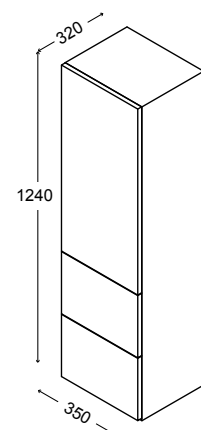

cod. SEC01A
OLMO BIANCO
WHITE ELM

cod. SEC01A
OLMO NATURALE
NATURAL ELM

cod. SEC01A
OLMO SCURO
DARK ELM

cod. SEC01A
CORTENE
CORTEN

cod. SEC01A
CEMENTO
CONCRETE