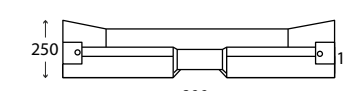

BASE 80 C/ANTE H74

Base con ante per lavabi d'appoggio da 80 cm con piedini

Base with doors for countertop washbasin 80 cm with feet

L 80 x P 46 x H 74 cm

BASE 90 C/ANTE H74

Base con ante per lavabi d'appoggio da 90 cm con piedini

Base with doors for countertop washbasin 90 cm with feet

L 90 x P 46 x H 74 cm

BASE 100 C/ANTE H74

Base con ante per lavabi d'appoggio da 100 cm con piedini

Base with doors for countertop washbasin 100 cm with feet

L 100 x P 46 x H 74 cm

BASE CONSOLLE 70 C/CASSETTO

Base lavabo integrato da 70 cm con un cassetto

Base with drawer for integrated washbasin 70 cm

L 70 x P 46 x H 25 cm

BASE CONSOLLE 80 C/CASSETTO

Base lavabo integrato da 80 cm con un cassetto

Base with drawer for integrated washbasin 80 cm

L 80 x P 46 x H 25 cm

BASE CONSOLLE 100 C/CASSETTO

Base lavabo integrato da 100 cm con un cassetto

Base with drawer for integrated washbasin 100 cm

L 100 x P 46 x H 25 cm

cod. BA80H74A
OLMO BIANCO
WHITE ELM

cod. BA80H74A
OLMO NATURALE
NATURAL ELM

cod. BA80H74A
OLMO SCURO
DARK ELM

cod. BA80H74A
CORTENE
CORTEN

cod. BA80H74A
CEMENTO
CONCRETE

cod. BA90H74A
OLMO BIANCO
WHITE ELM

cod. BA90H74A
OLMO NATURALE
NATURAL ELM

cod. BA90H74A
OLMO SCURO
DARK ELM

cod. BA90H74A
CORTENE
CORTEN

cod. BA90H74A
CEMENTO
CONCRETE

cod. BA100H74A
OLMO BIANCO
WHITE ELM

cod. BA100H74A
OLMO NATURALE
NATURAL ELM

cod. BA100H74A
OLMO SCURO
DARK ELM

cod. BA100H74A
CORTENE
CORTEN

cod. BA100H74A
CEMENTO
CONCRETE

cod. BAC0701C
OLMO BIANCO
WHITE ELM

cod. BAC0701C
OLMO NATURALE
NATURAL ELM

cod. BAC0701C
OLMO SCURO
DARK ELM

cod. BAC0701C
CORTENE
CORTEN

cod. BAC0701C
CEMENTO
CONCRETE

cod. BAC0801C
OLMO BIANCO
WHITE ELM

cod. BAC0801C
OLMO NATURALE
NATURAL ELM

cod. BAC0801C
OLMO SCURO
DARK ELM

cod. BAC0801C
CORTENE
CORTEN

cod. BAC0801C
CEMENTO
CONCRETE

cod. BAC01001C
OLMO BIANCO
WHITE ELM