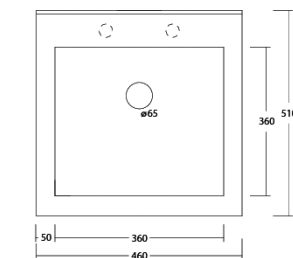

SIFONE E PILETTA

Sifone e piletta lavatoio
Siphon and sink drain

cod. WASIF

FINITURE MOBILI_ FURNITURE FINISHES