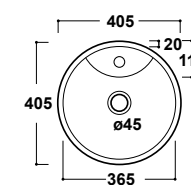

LAVABO VIBES SQUARE

Lavabo d'appoggio

Countertop washbasin

L 38,5 x P 38,5 x H 14,5 cm

cod. VILASQ

PILETTA DRAIN
Piletta scarico libero cromo
Free flow drain chrome

cod. PIL02

PILETTA DRAIN
Piletta click-clack cromo
Chrome drain click-clack

cod. PIL03

SIFONE SIPHON
Sifone tondo in ottone cromo
Round brass siphon chrome finish

cod. SIF01

LAVABO SOPRAPIANO 57

Lavabo incasso soprapiano

Countertop sink

L 57,5 x P 47 x H 21 cm

cod. ARLAINC

PILETTA DRAIN
Piletta scarico libero cromo
Free flow drain chrome

cod. PIL02

PILETTA DRAIN
Piletta click-clack cromo
Chrome drain click-clack

cod. PIL03

SIFONE SIPHON
Sifone tondo in ottone cromo
Round brass siphon chrome finish

cod. SIF01

LAVABO SOTTOPIANO

Lavabo sottopiano

Undertop washbasin

L 56 x P 42,5 x H 20,5 cm

cod. ARLA5103

PILETTA DRAIN
Piletta scarico libero cromo
Free flow drain chrome

cod. PIL02

PILETTA DRAIN
Piletta click-clack cromo
Chrome drain click-clack

cod. PIL03

SIFONE SIPHON
Sifone tondo in ottone cromo
Round brass siphon chrome finish

cod. SIF01

LAVABO FREESTANDING QUADRO

Lavabo a terra freestanding

Freestanding pedestal

L 41 x P 41 x H 85 cm

cod. ARLA6224

PILETTA DRAIN
Piletta scarico libero cromo
Free flow drain chrome

cod. PIL02

PILETTA DRAIN
Piletta click-clack cromo
Chrome drain click-clack

cod. PIL03

LAVABO FREESTANDING CIRCLE

Lavabo a terra freestanding

Freestanding pedestal

ø40 x H 83,5 cm

cod. ARLA6227

PILETTA DRAIN
Piletta scarico libero cromo
Free flow drain chrome

cod. PIL02

PILETTA DRAIN
Piletta click-clack cromo
Chrome drain click-clack

cod. PIL03

LAVABO FREESTANDING ROUND

Lavabo a terra freestanding

Freestanding pedestal

ø49 x H 85 cm

cod. ARLA6207

PILETTA DRAIN
Piletta scarico libero cromo
Free flow drain chrome

cod. PIL02