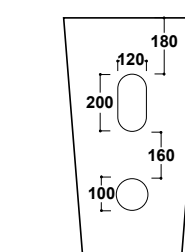

LAVABO VIBES SQUARE

Lavabo d'appoggio

Countertop washbasin

L 38,5 x P 38,5 x H 14,5 cm

cod. VILASQ

PILETTA DRAIN
Piletta scarico libero cromo
Free flow drain chrome

cod. PIL02

PILETTA DRAIN
Piletta click-clack cromo
Chrome drain click-clack

cod. PIL03

SIFONE SIPHON
Sifone tondo in ottone cromo
Round brass siphon chrome finish

cod. SIF01

LAVABO SOPRAPIANO 57

Lavabo incasso soprapiano

Countertop sink

L 57,5 x P 47 x H 21 cm

cod. ARLAINC

PILETTA DRAIN
Piletta scarico libero cromo
Free flow drain chrome

cod. PIL02

PILETTA DRAIN
Piletta click-clack cromo
Chrome drain click-clack

cod. PIL03

SIFONE SIPHON
Sifone tondo in ottone cromo
Round brass siphon chrome finish

cod. SIF01

LAVABO SOTTOPIANO

Lavabo sottopiano

Undertop washbasin

L 56 x P 42,5 x H 20,5 cm

cod. ARLA5103

PILETTA DRAIN
Piletta scarico libero cromo
Free flow drain chrome

cod. PIL02

PILETTA DRAIN
Piletta click-clack cromo
Chrome drain click-clack

cod. PIL03

SIFONE SIPHON
Sifone tondo in ottone cromo
Round brass siphon chrome finish

cod. SIF01

LAVABO FREESTANDING QUADRO

Lavabo a terra freestanding

Freestanding pedestal

L 41 x P 41 x H 85 cm

cod. ARLA6224

PILETTA DRAIN
Piletta scarico libero cromo
Free flow drain chrome

cod. PIL02

PILETTA DRAIN
Piletta click-clack cromo
Chrome drain click-clack

cod. PIL03

LAVABO FREESTANDING CIRCLE

Lavabo a terra freestanding

Freestanding pedestal

ø40 x H 83,5 cm

cod. ARLA6227

PILETTA DRAIN
Piletta scarico libero cromo
Free flow drain chrome

cod. PIL02

PILETTA DRAIN
Piletta click-clack cromo
Chrome drain click-clack

cod. PIL03

LAVABO FREESTANDING ROUND

Lavabo a terra freestanding

Freestanding pedestal

ø49 x H 85 cm

cod. ARLA6207

PILETTA DRAIN
Piletta scarico libero cromo
Free flow drain chrome

cod. PIL02