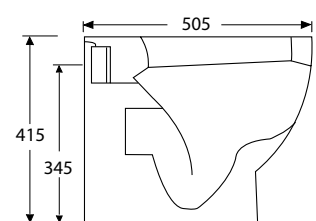

SEDILE ROME
Sedile poliestere avvolgente
Wrap-around polyester seat

cod. ROSE100

CURVA TECNICA
Curva tecnica standard
Standard plastic pipe

cod. MCUT

FISSAGGI
Kit di fissaggio per vaso
Fixing screws for wc

cod. FIX05