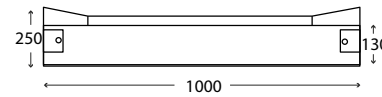

Drawer for countertop washbasin

L 100 x P 46 x H 25 cm

cod. BA1001C
OLMO BIANCO
WHITE ELM

cod. BA1001C
OLMO NATURALE
NATURAL ELM

cod. BA1001C
OLMO SCURO
DARK ELM

cod. BA1001C
CORTENE
CORTEN

cod. BA1001C
CEMENTO
CONCRETE