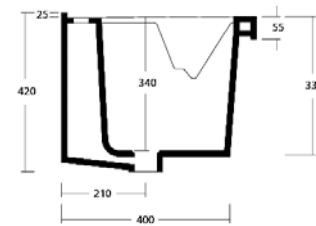

SIFONE E PILETTA

Sifone e piletta lavatoio
Siphon and sink drain

cod. WASIF

FINITURE MOBILI_ FURNITURE FINISHES