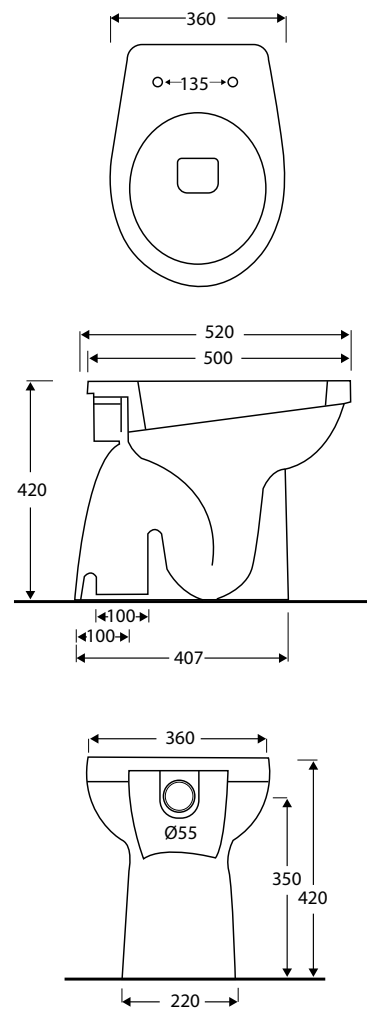

VASO BERLIN A/S
Vaso scarico a suolo

Wc floor drain

cod. BEVA100

SEDILE BERLIN
Sedile poliester avvolgente
Wrap-around polyester seat
cod. BESE105

FISSAGGI
Kit di fissaggio per vaso
Fixing screws for wc
cod. FIX05