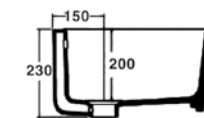

SIFONE E PILETTA

Sifone e piletta lavatoio
Siphon and sink drain

cod. WASIF