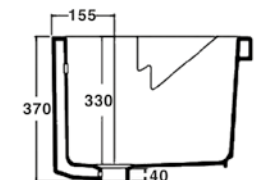

SIFONE E PILETTA

Sifone e piletta lavatoio
Siphon and sink drain

cod. WASIF