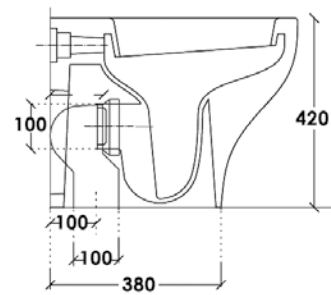

SEDILE LOFT SQUARE SOFTCLOSE
Sedile Termoidurente slim softclose
Slim soft close thermosetting seat
cod. LOSESQS

SEDILE LOFT SQUARE
Sedile Termoidurente slim
Slim thermosetting seat
cod. LOSESQ

CURVA TECNICA
Curva tecnica standard
Standard plastic pipe
cod. MCUT

FISSAGGI
Kit di fissaggio sgancio rapido per vaso
Quick release fixing screws for wc
cod. FIX05F