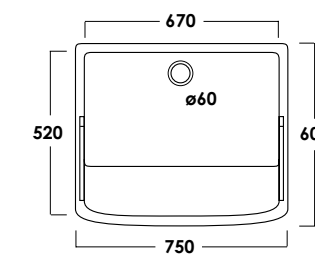

FINITURE MOBILI_ FURNITURE FINISHES