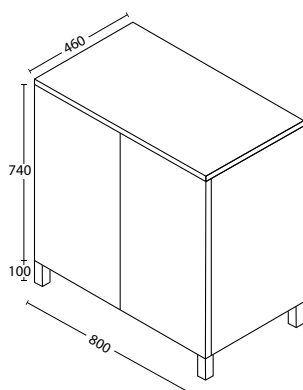

Possibilità di installazione con o senza piedini
Installation with or without feet