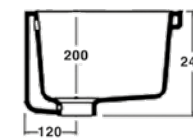

SIFONE E PILETTA

Sifone e piletta lavatoio
Siphon and sink drain

cod. WASIF