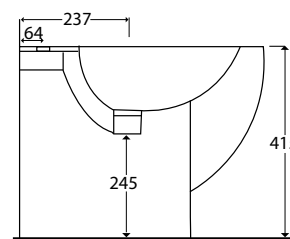

VASO ROME
Vaso scarico A/P trasformabile A/S con curva tecnica

Wc BTW with P outlet convertible to S with plastic pipe setting

cod. ROVA100

SEDILE ROME
Sedile poliestere avvolgente
Wrap-around polyester seat

cod. ROSE100

CURVA TECNICA
Curva tecnica standard
Standard plastic pipe

cod. MCUT

FISSAGGI
Kit di fissaggio per vaso
Fixing screws for wc

cod. FIX05

BIDET ROME
Bidet monoforo a terra

Bidet BTW single tap hole

cod. ROBI101

FISSAGGI
Kit di fissaggio per bidet
Fixing screws for bidet

cod. FIX05