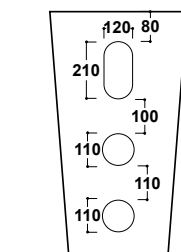

LAVABO VIBES SQUARE

Lavabo d'appoggio

Countertop washbasin

L 38,5 x P 38,5 x H 14,5 cm

cod. VILASQ

PILETTA DRAIN
Piletta scarico libero cromo
Free flow drain chrome

cod. PIL02

PILETTA DRAIN
Piletta click-clack cromo
Chrome drain click-clack

cod. PIL03

SIFONE SIPHON
Sifone tondo in ottone cromo
Round brass siphon chrome finish

cod. SIF01

LAVABO SOPRAPIANO 57

Lavabo incasso soprapiano

Countertop sink

L 57,5 x P 47 x H 21 cm

cod. ARLAINC

PILETTA DRAIN
Piletta scarico libero cromo
Free flow drain chrome

cod. PIL02

PILETTA DRAIN
Piletta click-clack cromo
Chrome drain click-clack

cod. PIL03

SIFONE SIPHON
Sifone tondo in ottone cromo
Round brass siphon chrome finish

cod. SIF01

LAVABO SOTTOPIANO

Lavabo sottopiano

Undertop washbasin

L 56 x P 42,5 x H 20,5 cm

cod. ARLA5103

PILETTA DRAIN
Piletta scarico libero cromo
Free flow drain chrome

cod. PIL02

PILETTA DRAIN
Piletta click-clack cromo
Chrome drain click-clack

cod. PIL03

SIFONE SIPHON
Sifone tondo in ottone cromo
Round brass siphon chrome finish

cod. SIF01

LAVABO FREESTANDING QUADRO

Lavabo a terra freestanding

Freestanding pedestal

L 41 x P 41 x H 85 cm

cod. ARLA6224

PILETTA DRAIN
Piletta scarico libero cromo
Free flow drain chrome

cod. PIL02

PILETTA DRAIN
Piletta click-clack cromo
Chrome drain click-clack

cod. PIL03

LAVABO FREESTANDING CIRCLE

Lavabo a terra freestanding

Freestanding pedestal

ø40 x H 83,5 cm

cod. ARLA6227

PILETTA DRAIN
Piletta scarico libero cromo
Free flow drain chrome

cod. PIL02

PILETTA DRAIN
Piletta click-clack cromo
Chrome drain click-clack

cod. PIL03

LAVABO FREESTANDING ROUND

Lavabo a terra freestanding

Freestanding pedestal

ø49 x H 85 cm

cod. ARLA6207

PILETTA DRAIN
Piletta scarico libero cromo
Free flow drain chrome

cod. PIL02