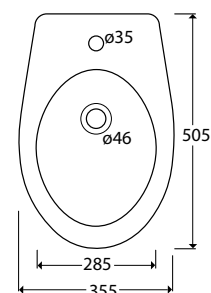

VASO ROME
Vaso scarico A/P trasformabile A/S con curva tecnica

Wc BTW with P outlet convertible to S with plastic pipe setting

cod. ROVA100

SEDILE ROME
Sedile poliestere avvolgente
Wrap-around polyester seat

cod. ROSE100

CURVA TECNICA
Curva tecnica standard
Standard plastic pipe

cod. MCUT

FISSAGGI
Kit di fissaggio per vaso
Fixing screws for wc

cod. FIX05

BIDET ROME
Bidet monoforo a terra

Bidet BTW single tap hole

cod. ROBI101

FISSAGGI
Kit di fissaggio per bidet
Fixing screws for bidet

cod. FIX05