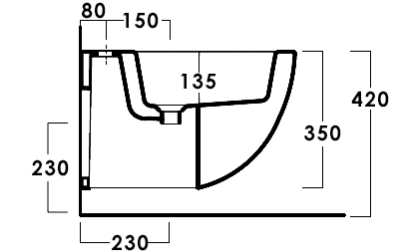

VASO LOFT SQUARE RIMLESS
Vaso scarico A/P trasformabile A/S con curva tecnica

Wc BTW with P outlet convertible to S with plastic pipe setting

cod. LOVATSQ

SEDILE LOFT SQUARE SOFTCLOSE
Sedile Termoidurente slim softclose
Slim soft close thermosetting seat
cod. LOSESQS

SEDILE LOFT SQUARE
Sedile Termoidurente slim
Slim thermosetting seat
cod. LOSESQ

CURVA TECNICA
Curva tecnica standard
Standard plastic pipe
cod. MCUT

FISSAGGI
Kit di fissaggio sgancio rapido per vaso
Quick release fixing screws for wc
cod. FIX05F

BIDET LOFT SQUARE
Bidet monoforo a terra

Bidet BTW single tap hole

cod. LOBITSQ

FISSAGGI
Kit di fissaggio sgancio rapido per bidet
Quick release fixing screws for bidet
cod. FIX05F

VASO SOSPESO LOFT SQUARE RIMLESS
Wc sospeso

Wall hung Wc

cod. LOVASSQ

SEDILE LOFT SQUARE SOFTCLOSE
Sedile Termoidurente slim softclose
Slim soft close thermosetting seat
cod. LOSESQS

SEDILE LOFT SQUARE
Sedile Termoidurente slim
Slim thermosetting seat
cod. LOSESQ

FISSAGGI
Fissaggio rapido per wc sospeso
Fast fixing screws for wall hung wc
cod. FIX10

STAFFE
Staffe di fissaggio per wc e bidet sospesi
Fixing brackets for wall hung wc and bidet
cod. FIX04

BIDET SOSPESO LOFT SQUARE
Bidet sospeso monoforo

Wall hung Bidet single tap hole

cod. LOBISSQ

FISSAGGI
Fissaggio rapido per bidet sospeso
Fast fixing screws for wall hung bidet
cod. FIX10

STAFFE
Staffe di fissaggio per wc e bidet sospesi
Fixing brackets for wall hung wc and bidet
cod. FIX04