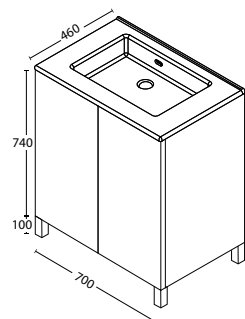

cod. BACO70H74A
OLMO BIANCO
WHITE ELM

cod. BACO70H74A
OLMO NATURALE
NATURAL ELM

cod. BACO70H74A
OLMO SCURO
DARK ELM

cod. BACO70H74A
CORTENE
CORTEN

cod. BACO70H74A
CEMENTO
CONCRETE