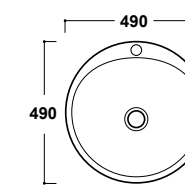

LAVABO VIBES SQUARE

Lavabo d'appoggio

Countertop washbasin

L 38,5 x P 38,5 x H 14,5 cm

cod. VILASQ

PILETTA DRAIN
Piletta scarico libero cromo
Free flow drain chrome

cod. PIL02

PILETTA DRAIN
Piletta click-clack cromo
Chrome drain click-clack

cod. PIL03

SIFONE SIPHON
Sifone tondo in ottone cromo
Round brass siphon chrome finish

cod. SIF01

LAVABO SOPRAPIANO 57

Lavabo incasso soprapiano

Countertop sink

L 57,5 x P 47 x H 21 cm

cod. ARLAINC

PILETTA DRAIN
Piletta scarico libero cromo
Free flow drain chrome

cod. PIL02

PILETTA DRAIN
Piletta click-clack cromo
Chrome drain click-clack

cod. PIL03

SIFONE SIPHON
Sifone tondo in ottone cromo
Round brass siphon chrome finish

cod. SIF01

LAVABO SOTTOPIANO

Lavabo sottopiano

Undertop washbasin

L 56 x P 42,5 x H 20,5 cm

cod. ARLA5103

PILETTA DRAIN
Piletta scarico libero cromo
Free flow drain chrome

cod. PIL02

PILETTA DRAIN
Piletta click-clack cromo
Chrome drain click-clack

cod. PIL03

SIFONE SIPHON
Sifone tondo in ottone cromo
Round brass siphon chrome finish

cod. SIF01

LAVABO FREESTANDING QUADRO

Lavabo a terra freestanding

Freestanding pedestal

L 41 x P 41 x H 85 cm

cod. ARLA6224

PILETTA DRAIN
Piletta scarico libero cromo
Free flow drain chrome

cod. PIL02

PILETTA DRAIN
Piletta click-clack cromo
Chrome drain click-clack

cod. PIL03

LAVABO FREESTANDING CIRCLE

Lavabo a terra freestanding

Freestanding pedestal

ø40 x H 83,5 cm

cod. ARLA6227

PILETTA DRAIN
Piletta scarico libero cromo
Free flow drain chrome

cod. PIL02

PILETTA DRAIN
Piletta click-clack cromo
Chrome drain click-clack

cod. PIL03

LAVABO FREESTANDING ROUND

Lavabo a terra freestanding

Freestanding pedestal

ø49 x H 85 cm

cod. ARLA6207

PILETTA DRAIN
Piletta scarico libero cromo
Free flow drain chrome

cod. PIL02