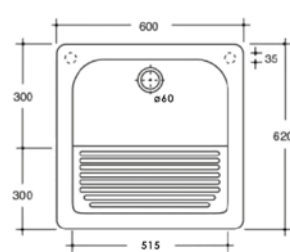

FINITURE MOBILI_ FURNITURE FINISHES

LAVATOIO WASH 75x65

Lavatoio Wash 75x65 cm con strizzatoio

Sink wash 75x65 cm with wringer

cod. WALA110