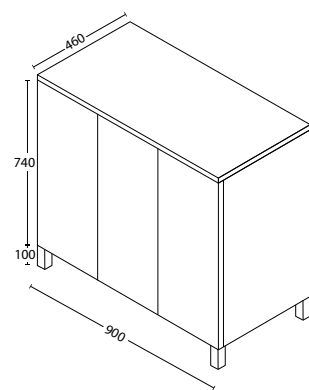

Possibilità di installazione con o senza piedini
Installation with or without feet