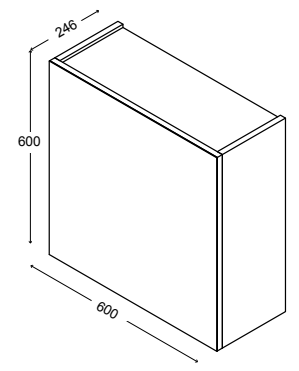

cod. SPC060
OLMO BIANCO
WHITE ELM

cod. SPC060
OLMO NATURALE
NATURAL ELM

cod. SPC060
OLMO SCURO
DARK ELM

cod. SPC060
CORTENE
CORTEN

cod. SPC060
CEMENTO
CONCRETE