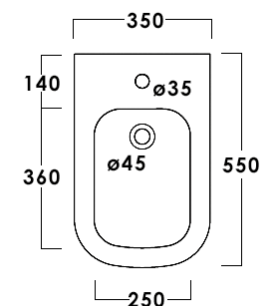

VASO LOFT SQUARE RIMLESS
Vaso scarico A/P trasformabile A/S con curva tecnica

Wc BTW with P outlet convertible to S with plastic pipe setting

cod. LOVATSQ

SEDILE LOFT SQUARE SOFTCLOSE
Sedile Termoidurente slim softclose
Slim soft close thermosetting seat
cod. LOSESQS

SEDILE LOFT SQUARE
Sedile Termoidurente slim
Slim thermosetting seat
cod. LOSESQ

CURVA TECNICA
Curva tecnica standard
Standard plastic pipe
cod. MCUT

FISSAGGI
Kit di fissaggio sgancio rapido per vaso
Quick release fixing screws for wc
cod. FIX05F

BIDET LOFT SQUARE
Bidet monoforo a terra

Bidet BTW single tap hole

cod. LOBITSQ

FISSAGGI
Kit di fissaggio sgancio rapido per bidet
Quick release fixing screws for bidet
cod. FIX05F

VASO SOSPESO LOFT SQUARE RIMLESS
Wc sospeso

Wall hung Wc

cod. LOVASSQ

SEDILE LOFT SQUARE SOFTCLOSE
Sedile Termoidurente slim softclose
Slim soft close thermosetting seat
cod. LOSESQS

SEDILE LOFT SQUARE
Sedile Termoidurente slim
Slim thermosetting seat
cod. LOSESQ

FISSAGGI
Fissaggio rapido per wc sospeso
Fast fixing screws for wall hung wc
cod. FIX10

STAFFE
Staffe di fissaggio per wc e bidet sospesi
Fixing brackets for wall hung wc and bidet
cod. FIX04

BIDET SOSPESO LOFT SQUARE
Bidet sospeso monoforo

Wall hung Bidet single tap hole

cod. LOBISSQ

FISSAGGI
Fissaggio rapido per bidet sospeso
Fast fixing screws for wall hung bidet
cod. FIX10

STAFFE
Staffe di fissaggio per wc e bidet sospesi
Fixing brackets for wall hung wc and bidet
cod. FIX04