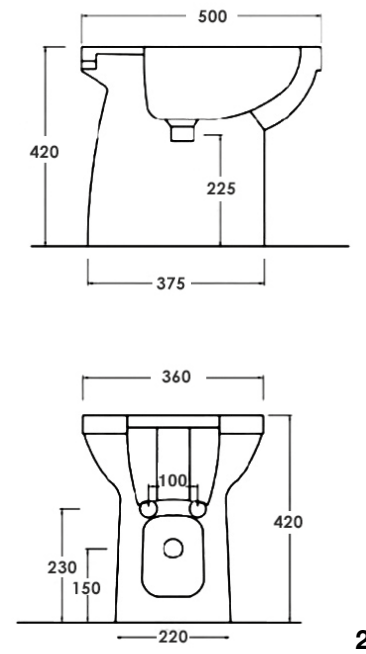

BIDET BERLIN
Bidet monoforo

Bidet single tap hole

cod. BEBI101

FISSAGGI
Kit di fissaggio per bidet
Fixing screws for bidet
cod. FIX05