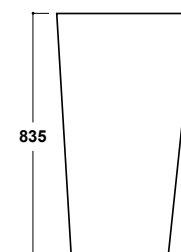

LAVABO VIBES SQUARE

Lavabo d'appoggio

Countertop washbasin

L 38,5 x P 38,5 x H 14,5 cm

cod. VILASQ

PILETTA DRAIN
Piletta scarico libero cromo
Free flow drain chrome

cod. PIL02

PILETTA DRAIN
Piletta click-clack cromo
Chrome drain click-clack

cod. PIL03

SIFONE SIPHON
Sifone tondo in ottone cromo
Round brass siphon chrome finish

cod. SIF01

LAVABO SOPRAPIANO 57

Lavabo incasso soprapiano

Countertop sink

L 57,5 x P 47 x H 21 cm

cod. ARLAINC

PILETTA DRAIN
Piletta scarico libero cromo
Free flow drain chrome

cod. PIL02

PILETTA DRAIN
Piletta click-clack cromo
Chrome drain click-clack

cod. PIL03

SIFONE SIPHON
Sifone tondo in ottone cromo
Round brass siphon chrome finish

cod. SIF01

LAVABO SOTTOPIANO

Lavabo sottopiano

Undertop washbasin

L 56 x P 42,5 x H 20,5 cm

cod. ARLA5103

PILETTA DRAIN
Piletta scarico libero cromo
Free flow drain chrome

cod. PIL02

PILETTA DRAIN
Piletta click-clack cromo
Chrome drain click-clack

cod. PIL03

SIFONE SIPHON
Sifone tondo in ottone cromo
Round brass siphon chrome finish

cod. SIF01

LAVABO FREESTANDING QUADRO

Lavabo a terra freestanding

Freestanding pedestal

L 41 x P 41 x H 85 cm

cod. ARLA6224

PILETTA DRAIN
Piletta scarico libero cromo
Free flow drain chrome

cod. PIL02

PILETTA DRAIN
Piletta click-clack cromo
Chrome drain click-clack

cod. PIL03

LAVABO FREESTANDING CIRCLE

Lavabo a terra freestanding

Freestanding pedestal

ø40 x H 83,5 cm

cod. ARLA6227

PILETTA DRAIN
Piletta scarico libero cromo
Free flow drain chrome

cod. PIL02

PILETTA DRAIN
Piletta click-clack cromo
Chrome drain click-clack

cod. PIL03

LAVABO FREESTANDING ROUND

Lavabo a terra freestanding

Freestanding pedestal

ø49 x H 85 cm

cod. ARLA6207

PILETTA DRAIN
Piletta scarico libero cromo
Free flow drain chrome

cod. PIL02