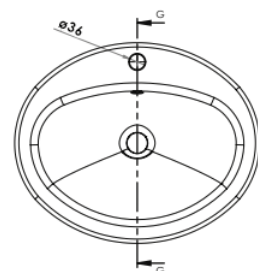

PILETTA DRAIN
Piletta scarico libero cromo
Free flow drain chrome

cod. PIL02

PILETTA DRAIN
Piletta click-clack cromo
Chrome drain click-clack

cod. PIL03

SIFONE SIPHON
Sifone tondo in ottone cromo
Round brass siphon chrome finish

cod. SIF01